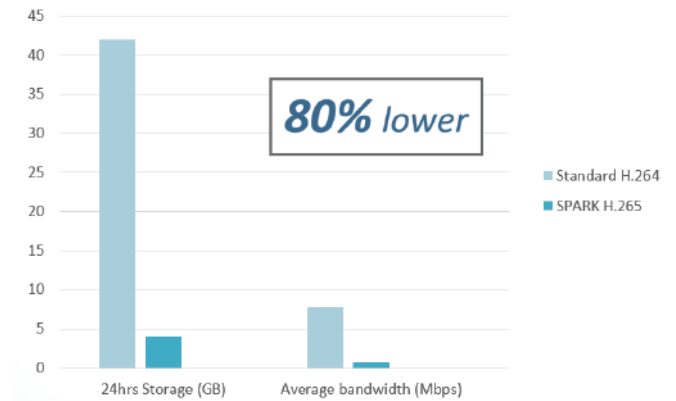

- ▶ **Video Analytics**
- ▶ **Adaptive IR**
- ▶ **Glass Defroster**
- ▶ **UL Certified**
- ▶ **IoT Cyber Security**
- ▶ **ONVIF Compliant**

Features

H.265 Smart Codec

Reduce bandwidth and storage requirements without sacrificing image quality.