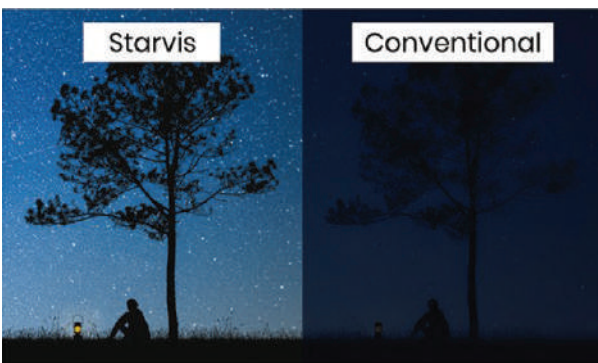

Features

H.265 Smart Codec

Reduce bandwidth and storage requirements without sacrificing image quality.

Sony Sensor

Equipped with high sensitivity sensor that provides high quality images in low light environments.

Adaptive IR

Dynamic adjustment of the IR in accordance with the scene changes, guaranteeing correct lighting of the monitored area.