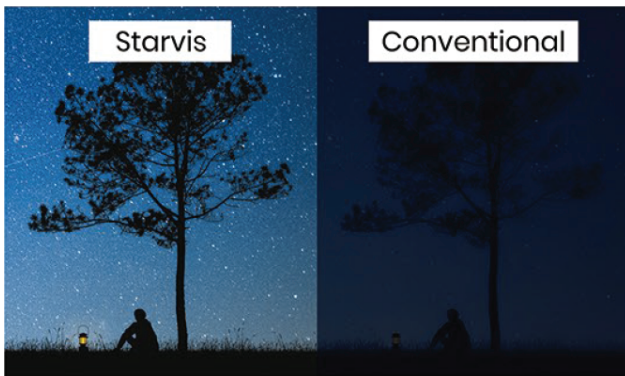

## Fixed Outdoor IR Dome IP Camera

5MP @30fps

Made In Taiwan

- ▶ Sony STARVIS IMX335
- ▶ 2.8mm, F1.6 fixed lens
- ▶ 105° wide-angle / low distortion < 10%
- ▶ 50m IR Illuminators
- ▶ H.264, H.265, MJPEG
- ▶ Built-in smart analytics
- ▶ IP67 / IK10 rating
- ▶ ONVIF Profile S、T、G

Omnieye Lite EDF2 dome camera is ideal for wall or ceiling installation. Featuring a 105° wide-angle lens with <10% distortion, it delivers natural, wide-area coverage. Powered by an IMX335 sensor and IR technology, it ensures clear, high-quality images day and night—perfect for residential and campus use.